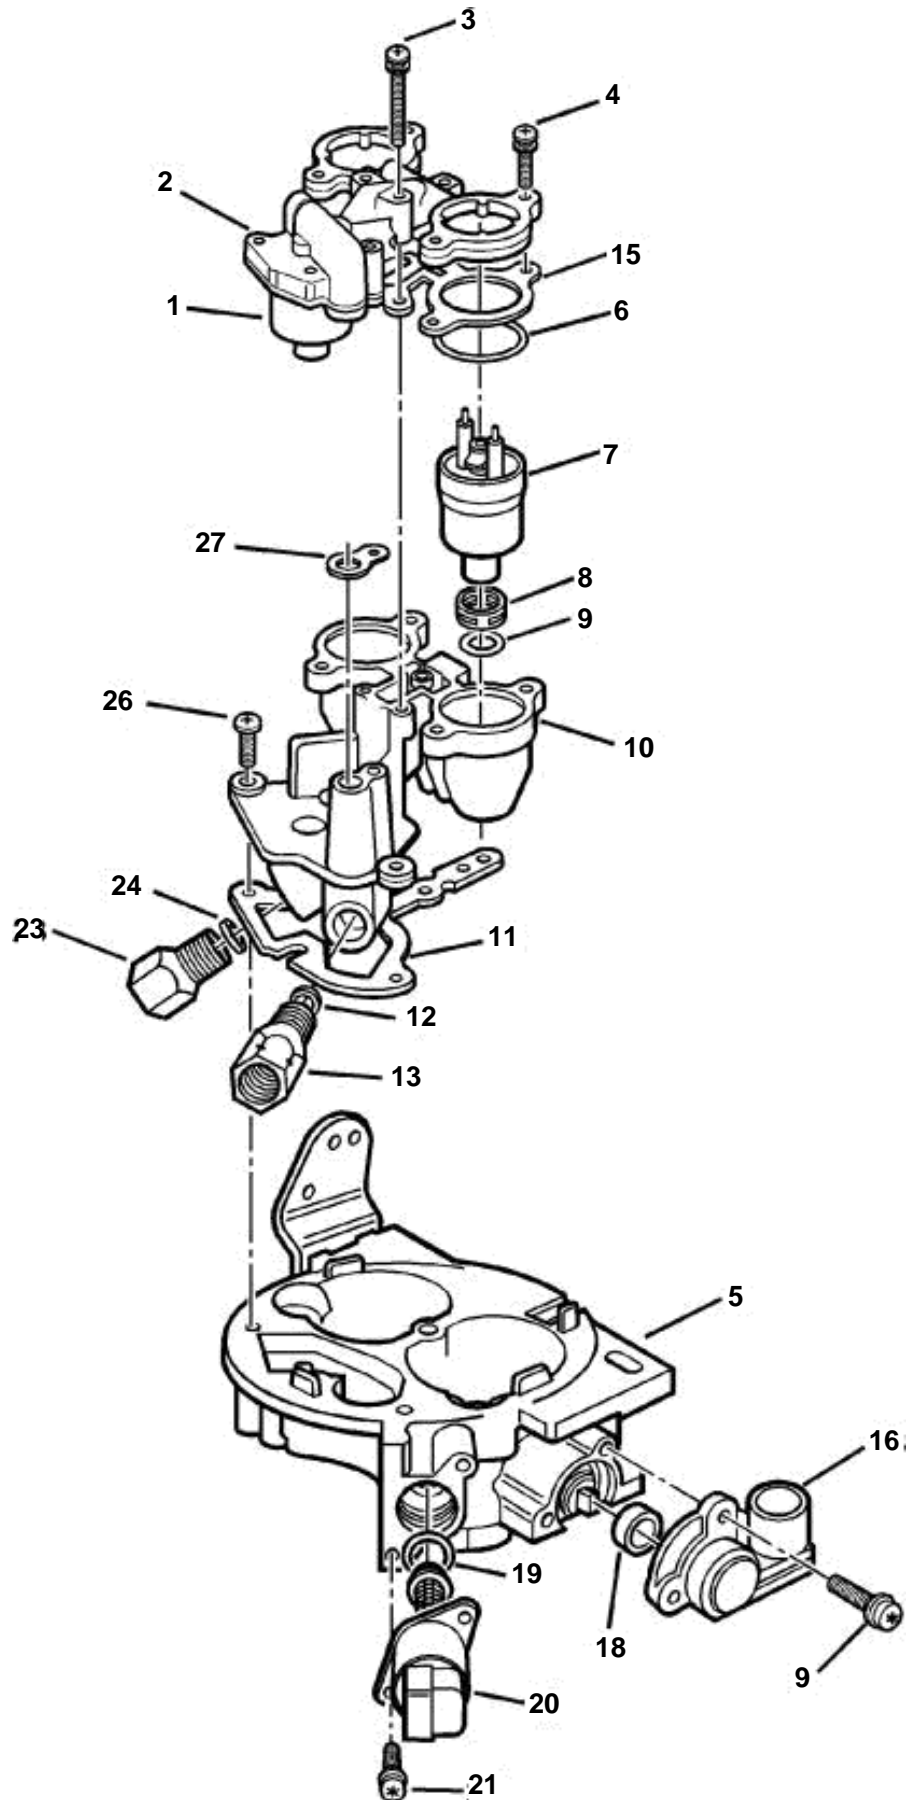

THROTTLE BODY INJECTION SERVICE KITS

THROTTLE BODY INJECTION SERVICE KITS

REF	PART NO.	QTY	DESCRIPTION	NOTES
1		1	REGULATOR, Fuel pressure	TBI assy is only serviceable by the kits listed below.
2		1	COVER, Fuel meter	
3		3	SCREW, Cover, long	
4		5	SCREW, Cover, short	
5		1	THROTTLE BODY	
6		2	O-RING, Fuel injector, upper	
7		2	FUEL INJECTOR	
8		2	FILTER, Fuel injector inlet	
9		2	O-RING, Fuel injector, lower	
10		1	BODY, Fuel meter	
11		1	GASKET, Throttle body to fuel meter body	
12		1	GASKET, Fuel outlet nut	
13		1	NUT, Fuel outlet	
15		1	GASKET, Cover, fuel meter	
16			THROTTLE POSITION SENSOR	
17		2	SCREW, Throttle position sensor	
18		1	SEAL, Throttle position sensor	
19		1	O-RING, IAC valve	
20			IDLE AIR CONTROL (IAC) VALVE	
21		2	SCREW, IAC valve	
23		1	NUT, Fuel inlet	
24		1	GASKET, Fuel inlet nut	
26		3	SCREW, Fuel meter body to throttle body	
27		1	GASKET, Fuel meter outlet	
	3855179	1	Repair kit, 6, 8, 9, 11, 15, 19, 24, 27	
	3855180	1	Repair kit, 1, 2, 3, 4, 6, 7, 8, 9, 10, 15	
	3855181		Repair kit, 1, 2, 15, 27	
	3855182	1	Injector, 6, 7, 8, 9, 11, 15, 27	
	3855183	1	Throttle body, Base assembly package	
	3855184		Repair kit, 16, 18	
	3855185		Repair kit, 19, 20	
	3855186	1	Repair kit, 12, 13, 23, 24	
	3855187	1	Repair kit, 2, 4, 18, 21, 26	
	3855188	1	Repair kit	
	3855189	1	Repair kit, 6, 8, 9, 15, 27	